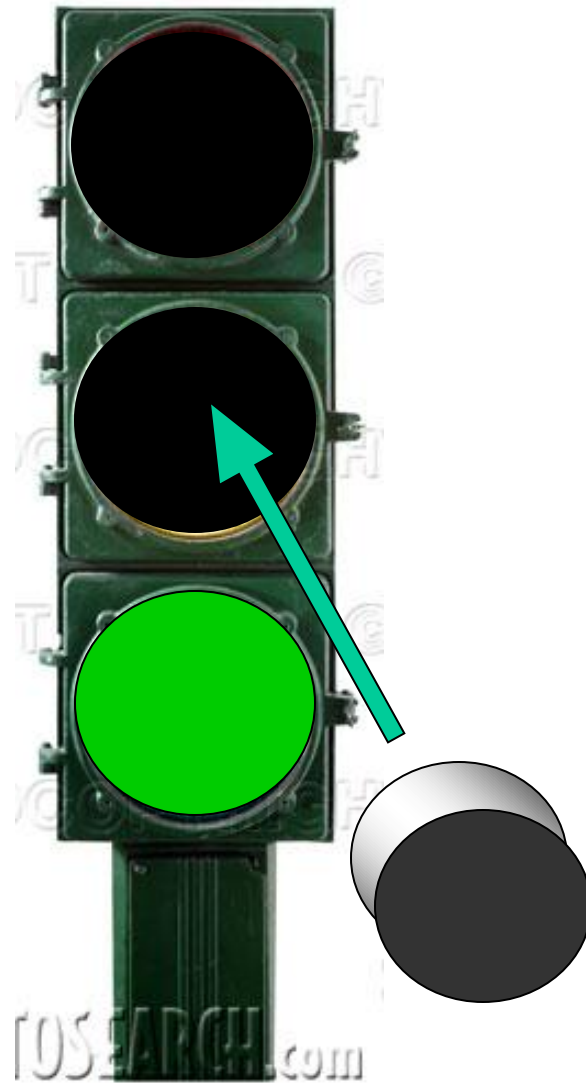

Traffic Light Time Remaining Indicator

Dan Rogel

September 2005

Traffic Light - The standard Sequence

Long time red

Very short time yellow

Long time green

Blinking green

The Proposal:

(1) Counting down RED

Introducing, in the middle of the non-used black space of the post, a “Stand Alone” Count Down display with the relevant current color

A Stand Alone – self contained
very low price unit

A Count Down Display

1-9 digits

(same) very short time

The Proposal (cont):
(2) Counting down GREEN

Blinking

Option II:

Count down on the running color

10SEARCH.com