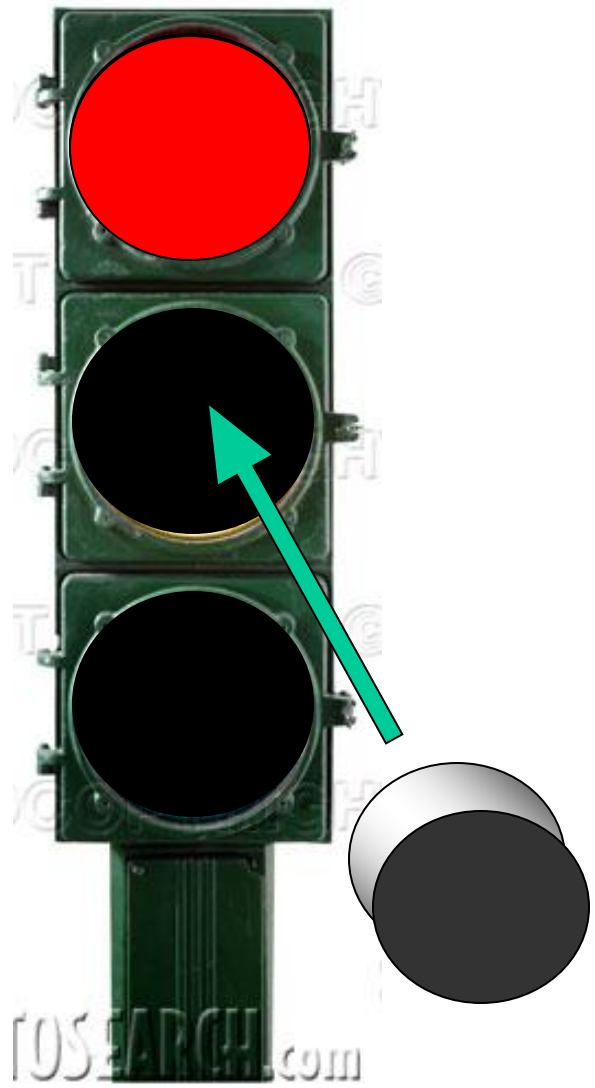

Traffic Light Time Remaining Indicator

Dan Rogel

September 2005

Traffic Light - The standard Sequence

Long time red

Very short time yellow

Long time green

Blinking green

The Proposal:

(1) Counting down RED

Introducing, in the middle of the non-used black space of the post, a “Stand Alone” Count Down display with the relevant current color

A Stand Alone – self contained
very low price unit

A Count Down Display

1-9 digits

(same) very short time

The Proposal (cont):
(2) Counting down GREEN

Blinking

Option II:

Count down on the running color

10SEARCH.com